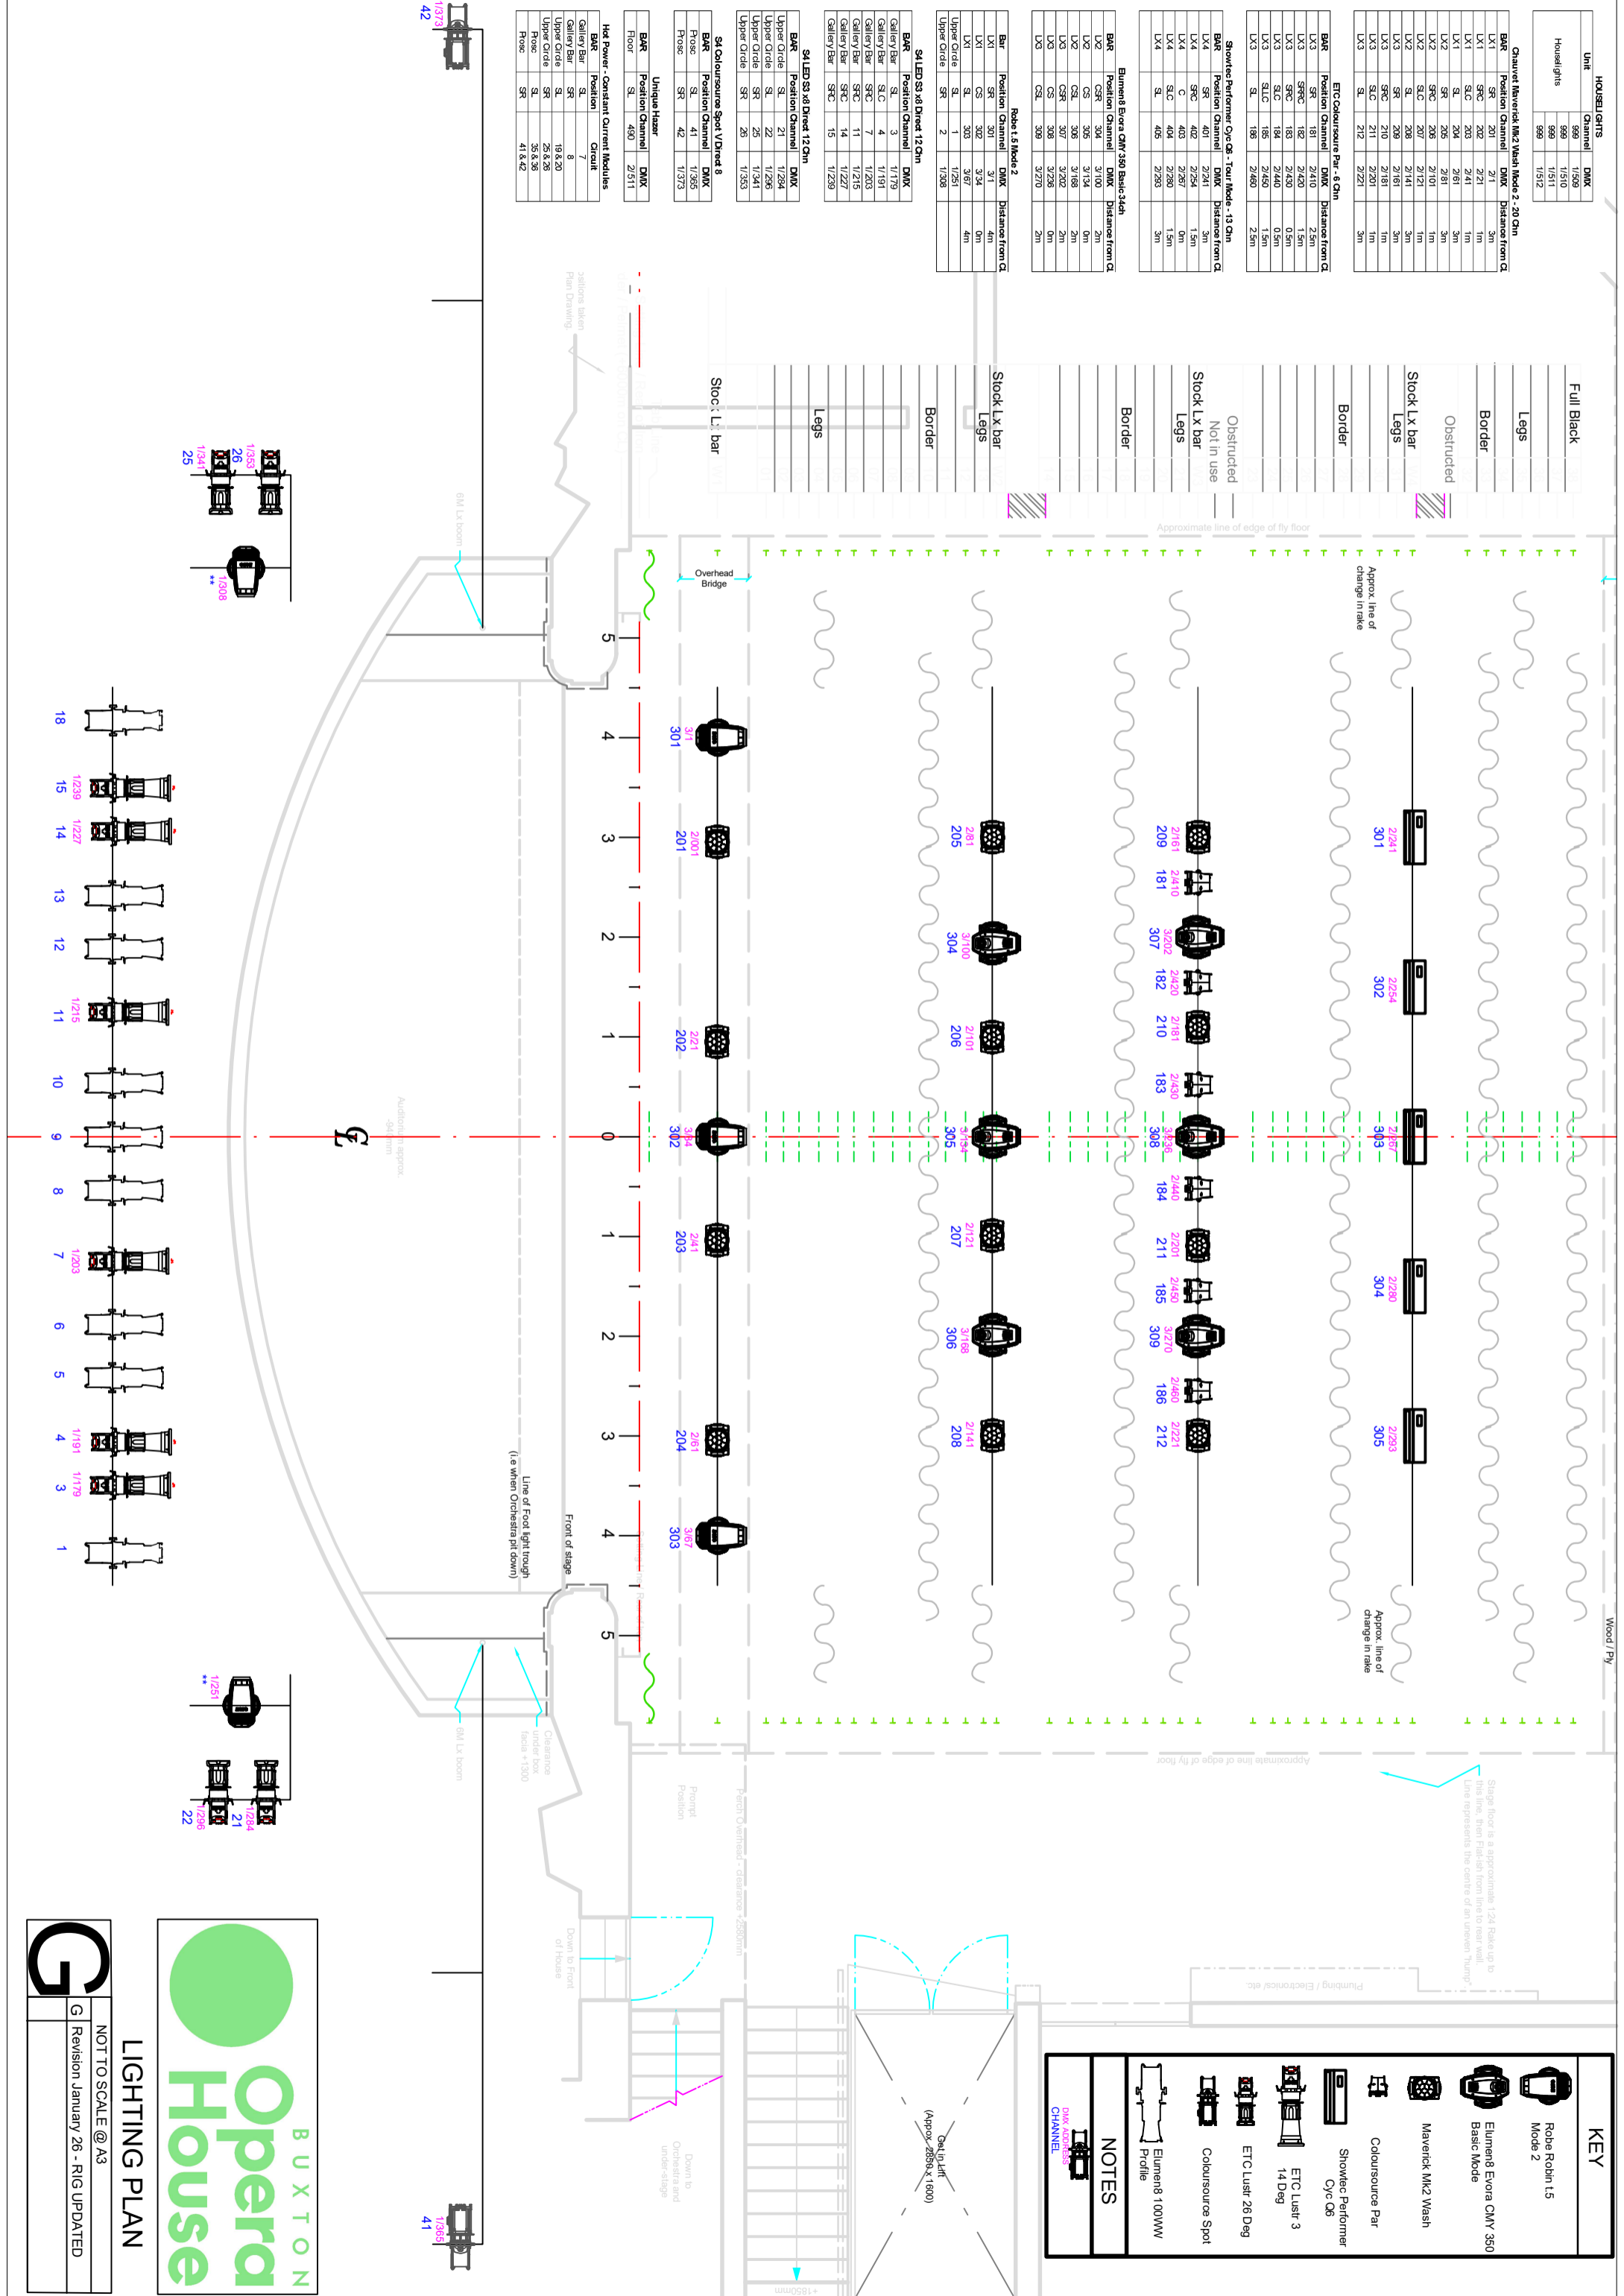

ETC Coloursource Par - 6 Cdn			
BAR	Position Channel	DMX	Distances from Ct
LX3	SR	181	2/410
LX3	SR/PC	182	2/420
LX3	SR/PC	183	2/430
LX3	SLC	184	2/440
LX3	SLC	185	2/450
LX3	SL	188	2/460

Showtec Performer Cyc Os - Tour Mode - 13 Cdn			
BAR	Position Channel	DMX	Distances from Ct
LX4	SR	402	2/254
LX4	C	403	2/267
LX4	C	404	2/280
LX4	SL	405	2/293

Eumab8 Evora CMY 350 Basic 34dn			
BAR	Position Channel	DMX	Distances from Ct
LX2	CSR	304	3/100
LX2	CS	305	3/134
LX2	CSL	306	3/168
LX3	CSR	307	3/202
LX3	CS	308	3/236
LX3	CSL	309	3/270

Robe L8 Mode 2			
BAR	Position Channel	DMX	Distances from Ct
LX1	SR	311	3/14
LX1	CS	322	3/34
LX1	SL	323	3/67
Upper Circle	SR	1	1/251
Upper Circle	SL	2	1/328

S4 LED S3 38 Dired 12 Cdn			
BAR	Position Channel	DMX	Distances from Ct
Gallery Bar	SL	3	1/179
Gallery Bar	SLC	4	1/191
Gallery Bar	SFC	7	1/203
Gallery Bar	SFC	11	1/215
Gallery Bar	SFC	14	1/227
Gallery Bar	SFC	15	1/239

S4 Coloursource Spot V Dired 8			
BAR	Position Channel	DMX	Distances from Ct
Upper Circle	SL	21	1/284
Upper Circle	SL	22	1/296
Upper Circle	SR	25	1/341
Upper Circle	SR	26	1/353

S4 Coloursource Spot V Dired 8			
BAR	Position Channel	DMX	Distances from Ct
Prosc	SL	41	1/365
Prosc	SR	42	1/373

Uniquig Hazer			
BAR	Position Channel	DMX	Distances from Ct
Floor	SL	490	2/511

Hot Power - Constant Current Modules			
BAR	Position	Circuit	Distances from Ct
Gallery Bar	SL	8	1/179
Gallery Bar	SL	9	1/191
Upper Circle	SL	18,20	2/420
Upper Circle	SL	25,26	3/430
Prosc	SL	35,36	4/440
Prosc	SR	41,42	5/450

1/373

1/365

LIGHTING PLAN

NOT TO SCALE @ A3
Revision January 26 - RIG UPDATED